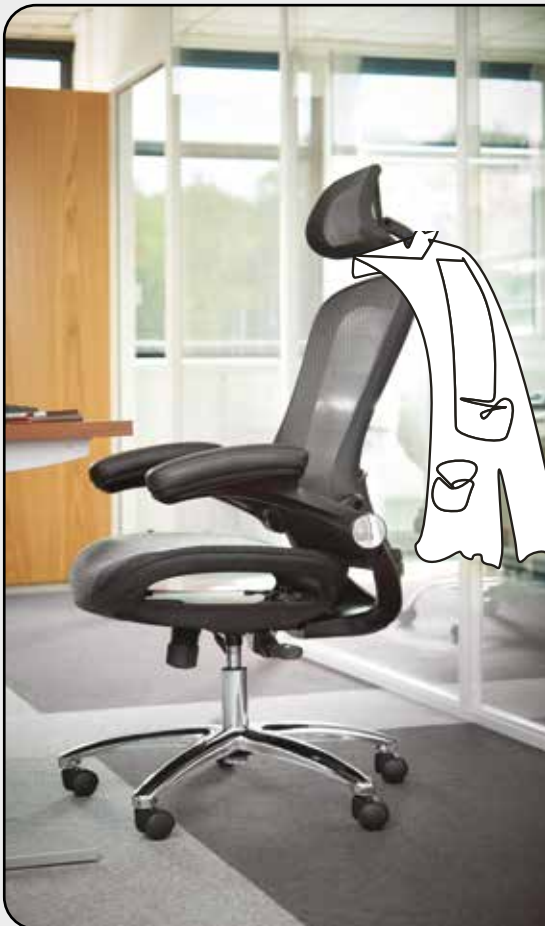

## Isla

GRANDEUR

170  
KG

Extra large design

Black

CODE	ARM TYPE	PRICE
ISL300T1-K	Adjustable arms	£189.00