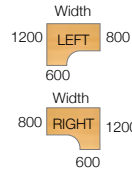

## Straight Desks 600mm & 800mm

From £99.00

Width 600

Width 800

CODE	WIDTH	DEPTH	PRICE	CODE	WIDTH	DEPTH	PRICE
MC608	800mm	600mm	£99.00	MC8	800mm	800mm	£108.00
MC610	1000mm	600mm	£109.00	MC10	1000mm	800mm	£115.00
MC612	1200mm	600mm	£114.00	MC12	1200mm	800mm	£118.00
MC614	1400mm	600mm	£115.00	MC14	1400mm	800mm	£124.00
MC616	1600mm	600mm	£117.00	MC16	1600mm	800mm	£128.00
				MC18	1800mm	800mm	£138.00

## Ergonomic Desks

From £144.00

CODE	WIDTH	DEPTH	PRICE
MC14EL	1400mm	Left hand	£144.00
MC14ER	1400mm	Right hand	£144.00
MC16EL	1600mm	Left hand	£152.00
MC16ER	1600mm	Right hand	£152.00
MC18EL	1800mm	Left hand	£162.00
MC18ER	1800mm	Right hand	£162.00