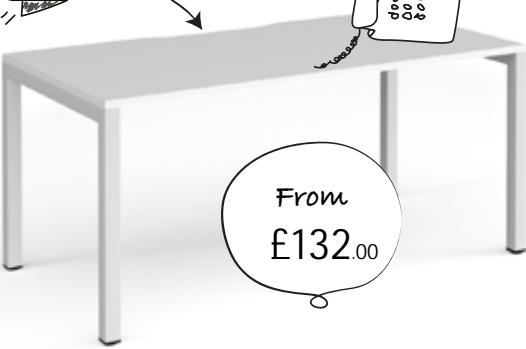

## Back-to-Back Desks

**NEW**

From  
£219.00

CODE	WIDTH	DEPTH	HEIGHT	PRICE
SCO1216	1200mm	1600mm	725mm	£219.00
SCO1416	1400mm	1600mm	725mm	£234.00
SCO1616	1600mm	1600mm	725mm	£246.00

Two straight 800mm deep desks back-to-back, both with scalloped tops  
Extended rectangular steel framework for added strength & stability

## Double Back-to-Back Desks

**NEW**

From  
£404.00

CODE	WIDTH	DEPTH	HEIGHT	PRICE
SCO2416	2400mm	1600mm	725mm	£404.00
SCO2816	2800mm	1600mm	725mm	£432.00
SCO3216	3200mm	1600mm	725mm	£458.00

Four straight 800mm deep desks in a double back-to-back bench desk configuration  
Legs are shared between desks, recessed centre leg support to save space and costs

## Single Desks

**NEW**

From  
£132.00

CODE	WIDTH	DEPTH	HEIGHT	PRICE
SCO128	1200mm	800mm	725mm	£132.00
SCO148	1400mm	800mm	725mm	£138.00
SCO168	1600mm	800mm	725mm	£146.00

Single straight desks 800mm deep with with scalloped top  
Rectangular steel framework in black, silver or white. Excellent strength & stability