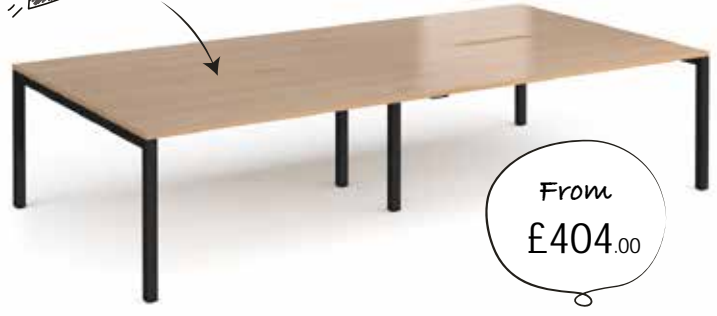

## Back-to-Back Desks

**NEW**

From  
£219.00

CODE	WIDTH	DEPTH	HEIGHT	PRICE
SCO1216	1200mm	1600mm	725mm	£219.00
SCO1416	1400mm	1600mm	725mm	£234.00
SCO1616	1600mm	1600mm	725mm	£246.00

Two straight 800mm deep desks back-to-back, both with scalloped tops  
Extended rectangular steel framework for added strength & stability

## Double Back-to-Back Desks

**NEW**

From  
£404.00

CODE	WIDTH	DEPTH	HEIGHT	PRICE
SCO2416	2400mm	1600mm	725mm	£404.00
SCO2816	2800mm	1600mm	725mm	£432.00
SCO3216	3200mm	1600mm	725mm	£458.00

Four straight 800mm deep desks in a double back-to-back bench desk configuration  
Legs are shared between desks, recessed centre leg support to save space and costs

## Single Desks

**NEW**

From  
£132.00

CODE	WIDTH	DEPTH	HEIGHT	PRICE
SCO128	1200mm	800mm	725mm	£132.00
SCO148	1400mm	800mm	725mm	£138.00
SCO168	1600mm	800mm	725mm	£146.00

Single straight desks 800mm deep with with scalloped top  
Rectangular steel framework in black, silver or white. Excellent strength & stability