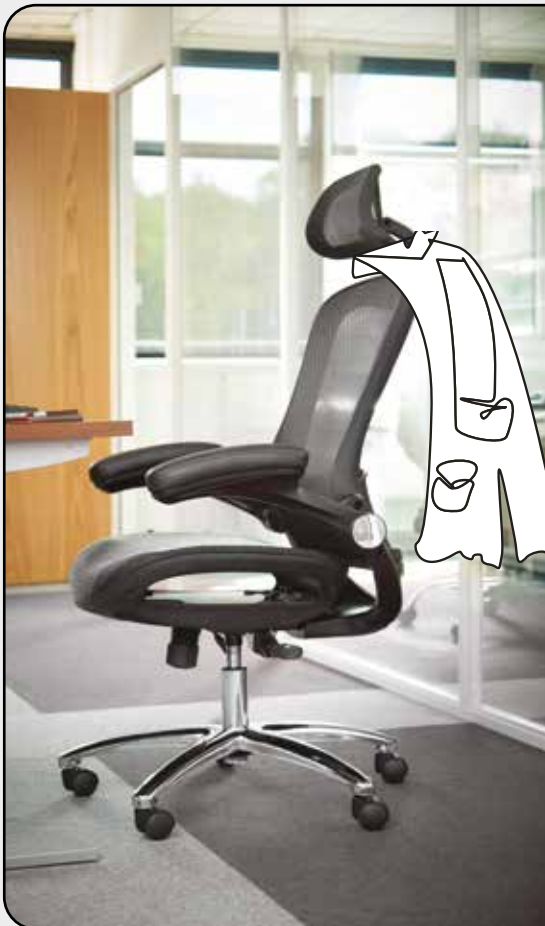

Arcade

Only
£128.00

CODE	ARM TYPE	COLOUR	PRICE
ARC300T1-G	Adjustable	Grey	£128.00

Paxton

CODE	ARM TYPE	COLOUR	PRICE
PAX300T1-K	3D adjustable	Black	£189.00

Tyler

White mesh back

Black mesh back

CODE	ARM TYPE	COLOUR	PRICE
TYL-300T1	Fixed arms	White	£77.00
TYL-300T1-K	Fixed arms	Black	£77.00

Altino

From
£79.00

CODE	ARM TYPE	PRICE
AH10-000	No arms	£79.00
AH11-000	Fixed arms	£88.00
AH12-000	Adjustable arms	£98.00

THIS SEASONS
BIGGEST SAVINGS!

Zala

Only
£155.00

CODE	ARM TYPE	PRICE
ZAL300T1-K	3D Adjustable arms	£155.00

Curva

Only
£155.00

Black air mesh seat

CODE	ARM TYPE	PRICE
CUR300T1	Pivot arms	£155.00

Isla

GRANDEUR

170
KG

Extra large design

Black

CODE	ARM TYPE	PRICE
ISL300T1-K	Adjustable arms	£189.00