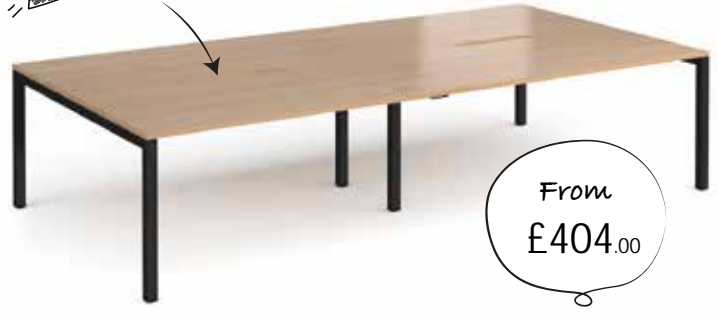

Back-to-Back Desks

NEW

From
£219.00

CODE	WIDTH	DEPTH	HEIGHT	PRICE
SCO1216	1200mm	1600mm	725mm	£219.00
SCO1416	1400mm	1600mm	725mm	£234.00
SCO1616	1600mm	1600mm	725mm	£246.00

Two straight 800mm deep desks back-to-back, both with scalloped tops
Extended rectangular steel framework for added strength & stability

Double Back-to-Back Desks

NEW

From
£404.00

CODE	WIDTH	DEPTH	HEIGHT	PRICE
SCO2416	2400mm	1600mm	725mm	£404.00
SCO2816	2800mm	1600mm	725mm	£432.00
SCO3216	3200mm	1600mm	725mm	£458.00

Four straight 800mm deep desks in a double back-to-back bench desk configuration
Legs are shared between desks, recessed centre leg support to save space and costs

Single Desks

NEW

From
£132.00

CODE	WIDTH	DEPTH	HEIGHT	PRICE
SCO128	1200mm	800mm	725mm	£132.00
SCO148	1400mm	800mm	725mm	£138.00
SCO168	1600mm	800mm	725mm	£146.00

Single straight desks 800mm deep with scalloped top
Rectangular steel framework in black, silver or white. Excellent strength & stability