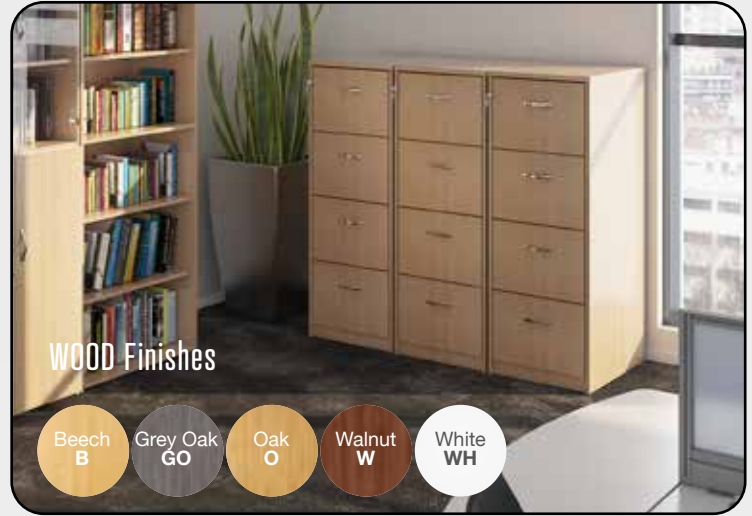

Coat Stand

CODE	DESCRIPTION	PRICE
PMC001	Coat stand	£49.00

Pedestals

From
£98.00

CODE	DESCRIPTION	PRICE	CODE	DESCRIPTION	PRICE
R2M	2 Drawer mobile	£98.00	TNMP	Tall narrow mobile	£135.00
R3M	3 Drawer mobile	£98.00		300mm wide, 600mm deep, 630mm high	
	426mm wide, 600mm deep, 600mm high				
TMP	Tall mobile	£120.00	R25DH6	600mm deep	£107.00
	426mm wide, 600mm deep, 630mm high		R25DH8	800mm deep	£124.00
				426mm wide, 725mm high	

WOODEN STORAGE

WOOD Finishes

Bookcases

CODE	HEIGHT	SHELVES	PRICE
R740	740mm	1	£99.00
R1090	1090mm	2	£119.00
R1440	1440mm	3	£134.00
R1790	1790mm	4	£165.00
R2140	2140mm	5	£207.00

W:800mm x D:470mm with shelves