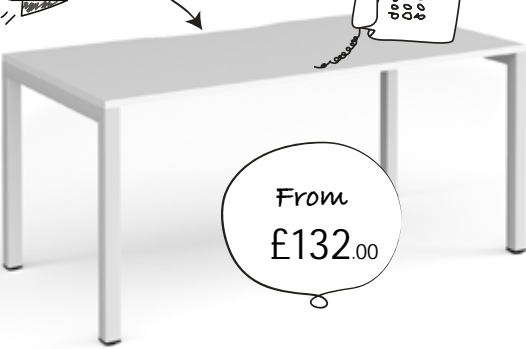

Back-to-Back Desks

NEW

From
£219.00

CODE	WIDTH	DEPTH	HEIGHT	PRICE
SCO1216	1200mm	1600mm	725mm	£219.00
SCO1416	1400mm	1600mm	725mm	£234.00
SCO1616	1600mm	1600mm	725mm	£246.00

Two straight 800mm deep desks back-to-back, both with scalloped tops
Extended rectangular steel framework for added strength & stability

Double Back-to-Back Desks

NEW

From
£404.00

CODE	WIDTH	DEPTH	HEIGHT	PRICE
SCO2416	2400mm	1600mm	725mm	£404.00
SCO2816	2800mm	1600mm	725mm	£432.00
SCO3216	3200mm	1600mm	725mm	£458.00

Four straight 800mm deep desks in a double back-to-back bench desk configuration
Legs are shared between desks, recessed centre leg support to save space and costs

Single Desks

NEW

From
£132.00

CODE	WIDTH	DEPTH	HEIGHT	PRICE
SCO128	1200mm	800mm	725mm	£132.00
SCO148	1400mm	800mm	725mm	£138.00
SCO168	1600mm	800mm	725mm	£146.00

Single straight desks 800mm deep with scalloped top
Rectangular steel framework in black, silver or white. Excellent strength & stability

Cable Trays

CODE	USAGE	W	D	H	PRICE
WBO800-S	Fits 1000 wide desk	800	200	100	£16.00
WBO1000-S	Fits 1200 wide desk	1000	200	100	£19.00
WBO1200-S	Fits 1400 wide desk	1200	200	100	£21.00
WBO1400-S	Fits 1600 wide desk	1400	200	100	£24.00