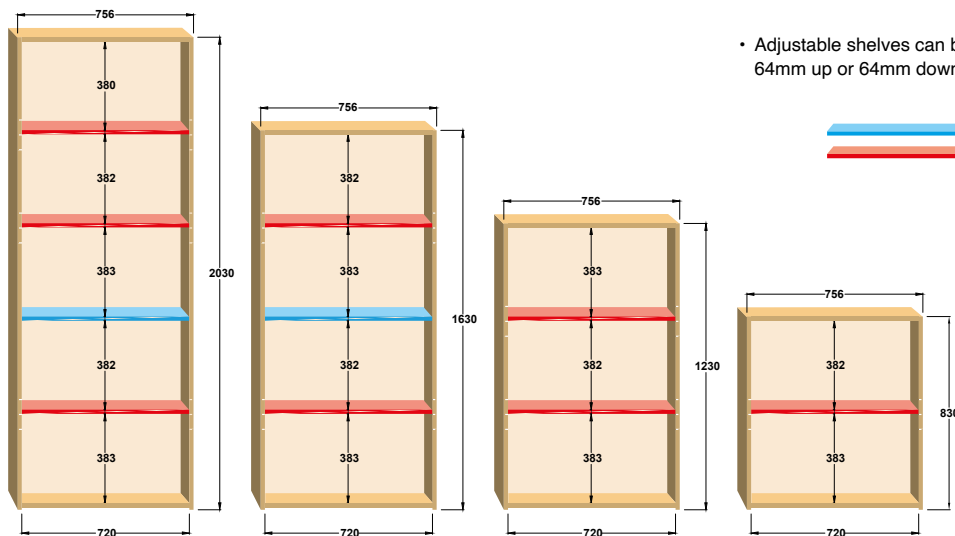

Bookcases

W	D	H	Size	RRP
756	390	830	Low	£148
756	390	1230	Medium	£169
756	390	1630	Tall	£222
756	390	2030	High	£258

- 390mm deep bookcases supplied with adjustable shelves
- 18mm carcass with solid back panels

Cupboards

W	D	H	Size	RRP
756	408	830	Low	£237
756	408	1230	Medium	£264
756	408	1630	Tall	£337
756	408	2030	High	£422

- 408mm deep cupboards supplied with adjustable shelves
- 18mm carcass with solid back panels and lockable doors

Shelf Position Guide

- Adjustable shelves can be positioned at 64mm intervals
64mm up or 64mm down from positions shown

- Fixed shelf (blue line)
- Adjustable shelf (red line)

Beech (B)

Oak (O)

White (WH)

Secondary Storage - Duo