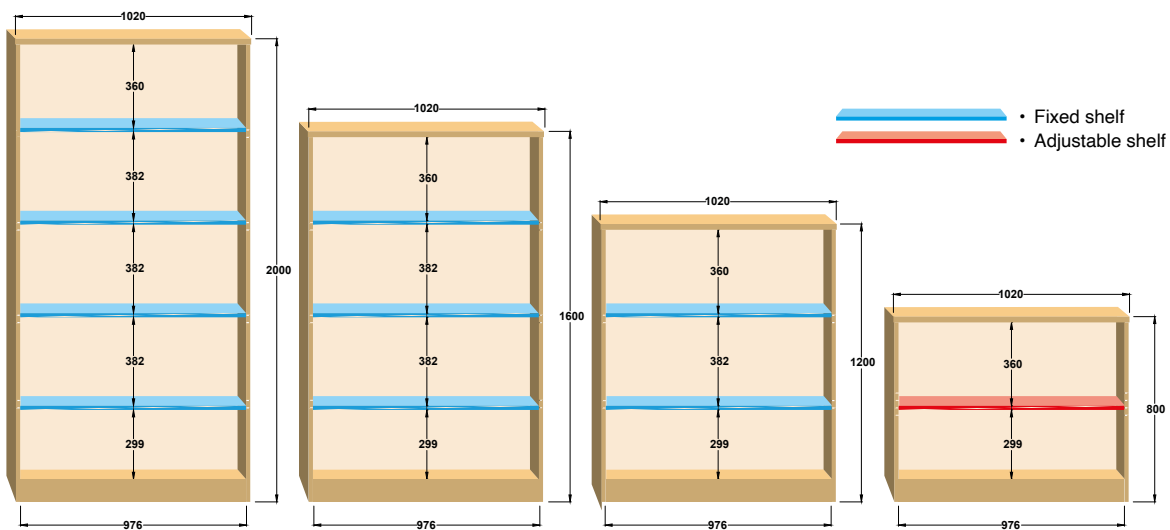

Shelf Position Guide - Deluxe Bookcases, Cupboards & Combination Units