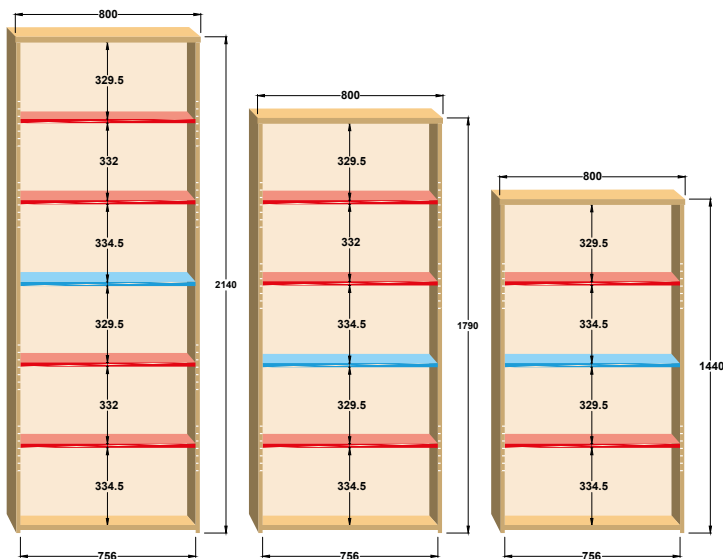

- 470mm deep combination units with adjustable shelves & lockable doors
- 25mm thick tops with 18mm carcass and solid back panel

Universal Combination Units With Wood & Glass Doors

W	D	H	SHELVES	RRP
800	470	1440	3	£500
800	470	1790	4	£593
800	470	2140	5	£647
Optional extra shelf				£57

- 470mm deep combination units with adjustable shelves & lockable doors
- 25mm thick tops with 18mm carcass and solid back panel

Shelf Position Guide

- Adjustable shelves can be positioned at 32mm intervals 96mm up or 96mm down from positions shown