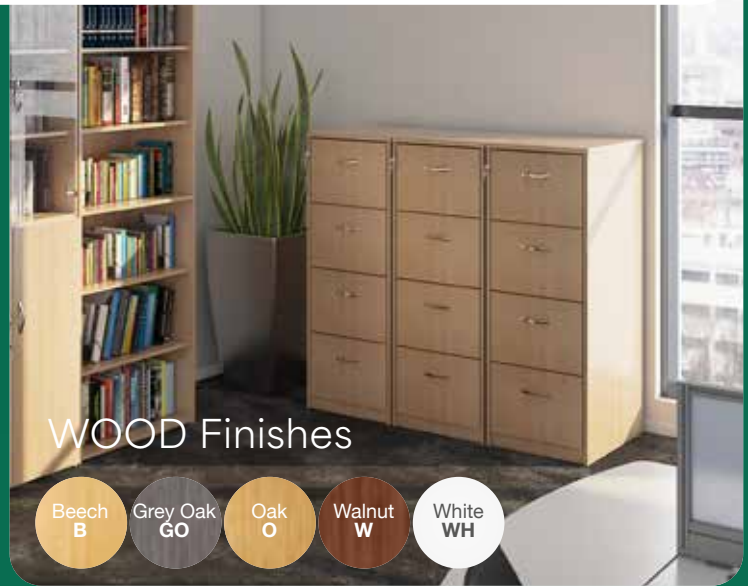

Coat Stand

CODE	DESCRIPTION	PRICE
PMC001	Coat stand	£49.00

WOODEN STORAGE

Pedestals

CODE	DESCRIPTION	PRICE	CODE	DESCRIPTION	PRICE
R2M	2 Drawer mobile	£99.00	TNMP	Tall narrow mobile	£145.00
R3M	3 Drawer mobile	£99.00		300mm wide, 600mm deep, 630mm high	
	426mm wide, 600mm deep, 600mm high				
TMP	Tall mobile	£129.00	R25DH6	600mm deep	£115.00
	426mm wide, 600mm deep, 630mm high		R25DH8	800mm deep	£132.00
				426mm wide, 725mm high	

WOOD Finishes

Bookcases

CODE	HEIGHT	SHELVES	PRICE
R740	740mm	1	£99.00
R1090	1090mm	2	£119.00
R1440	1440mm	3	£134.00
R1790	1790mm	4	£165.00
R2140	2140mm	5	£207.00

W:800mm x D:470mm with shelves

Cupboards

CODE	HEIGHT	SHELVES	PRICE
R740D	740mm	1	£127.00
R1090D	1090mm	2	£155.00
R1440D	1440mm	3	£168.00
R1790D	1790mm	4	£203.00
R2140D	2140mm	5	£238.00