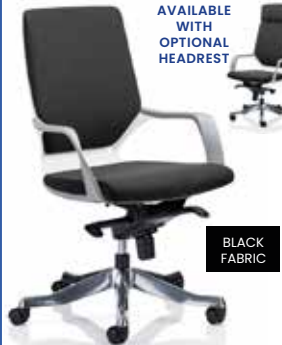

XENON

AVAILABLE WITH OPTIONAL HEADREST

- Quality knee tilt mechanism with tilt tension
- High density moulded foam seat and backrest
- Integral contoured lumbar support
- Nylon fixed armrests
- Brushed aluminium 5 star base

From Only **£260** each

BLACK FABRIC

CODE	OPTION	PRICE
DD-KC0226	WITH HEADREST	£291
DD-XMB BLACK FABRIC	WITHOUT HEADREST	£260