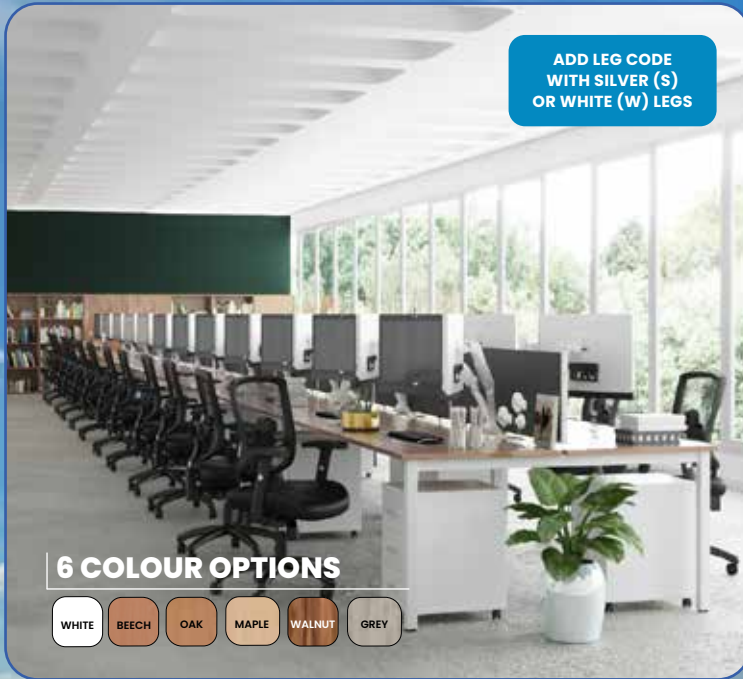

EVOLVE TABLES

ADD LEG CODE WITH SILVER (S) OR WHITE (W) LEGS

6 COLOUR OPTIONS

SINGLE DESKS