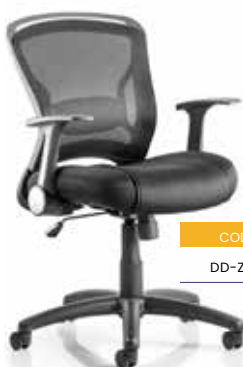

ZEUS

- Breathable mesh backrest with a fixed lumbar support pad
- Soft moulded twin cushion seat
- Single lever lock tilt mechanism
- Weight tilt tension control
- Folding arms

CODE

DD-ZS01

Only **£137** each