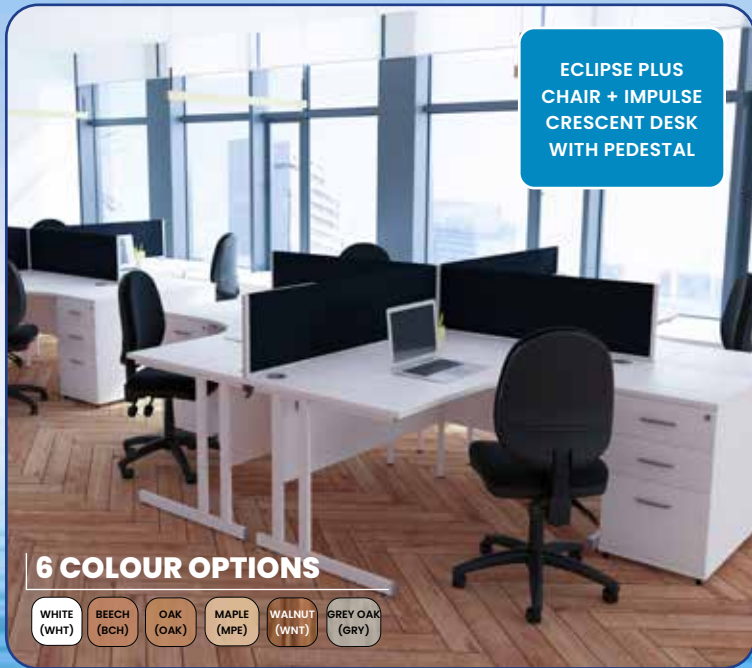

**ECLIPSE PLUS
CHAIR + IMPULSE
CRESCENT DESK
WITH PEDESTAL**

6 COLOUR OPTIONS

CRESCENT DESKS

- Metal to metal fixings
- 3 cable ports
- Dual leg uprights for extra strength
- 25mm thick desktop surface

From Only
£173
each