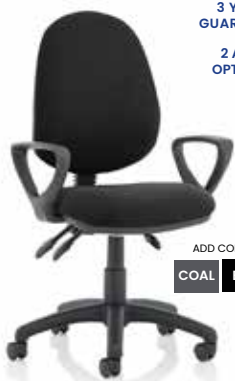

ECLIPSE PLUS III FABRIC

3 YEAR GUARANTEE

2 ARM OPTIONS